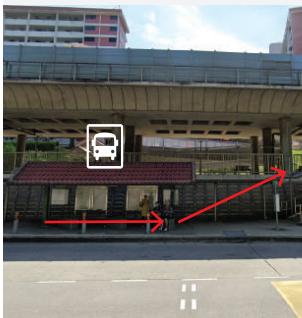

- Alight at Ang Mo Kio Int 54009
- Cross at the traffic light and walk straight to RadLink Lite

By CAR or TAXI

- Alight at the taxi drop-off point at Blk 422
- Parking is available at Blk 422, Ang Mo Kio Ave 3

FROM ANG MO KIO BUS INT

From Ang Mo Kio bus interchange, cross the street and walk straight along the pedestrian path.

Upon seeing this bus stop, walk up the staircase to the deck. Then continue up the next staircase, turn right toward Blk 422.