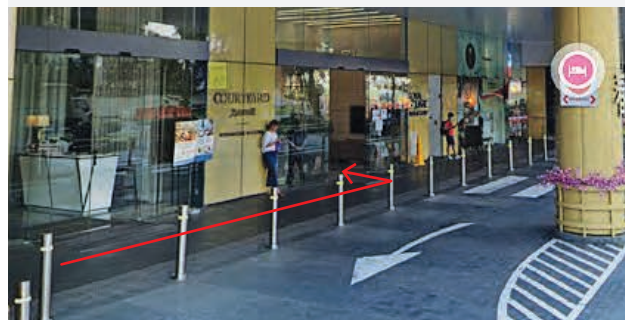

- Take the medical centre lift to level 10.

Walk towards #10-01 to #10-05 RadLink Diagnostic Imaging (Novena).

FROM THOMSON ROAD

Main Entrance

- Head straight to Royal Square @ Novena Medical Centre.

- Continue straight past the lobby.

FROM IRRAWADDY ROAD

By CAR or TAXI

- Alight at the Main Entrance of Royal Square @ Novena
- Parking is available at Royal Square Novena (Same building as RadLink)

By FOOT / PEDESTRIAN ACCESS

- Exit from Level 1 (Pick up and drop off point)

FROM IRRAWADDY ROAD

Main Entrance

When taking a taxi, alight at the main entrance of Royal Square @ Novena.

When driving, park at Royal Square @ Novena parking at Irrawaddy Road (Same building as RadLink).

Walk towards the Lift Lobby to #10-01 to #10-05 RadLink Diagnostic Imaging (Novena).

FROM SQUARE 2

Main Entrance

From Square 2, turn left and walk along Irrawaddy Road.

Walk straight and head towards Royal Square @ Novena.