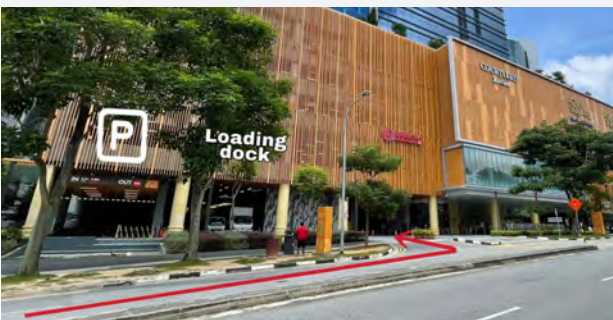

- Take the medical centre lift to level 10.

Walk towards #10-01 to #10-05 RadLink Diagnostic Imaging (Novena).

FROM THOMSON ROAD

Main Entrance

- Head straight to Royal Square @ Novena Medical Centre.

- Continue straight past the lobby.

FROM IRRAWADDY ROAD

By CAR or TAXI

- Alight at the Main Entrance of Royal Square @ Novena
- Parking is available at Royal Square Novena (Same building as RadLink)

By FOOT / PEDESTRIAN ACCESS

- Exit from Level 1 (Pick up and drop off point)

FROM IRRAWADDY ROAD

Main Entrance

When taking a taxi, alight at the main entrance of Royal Square @ Novena.

When driving, park at Royal Square @ Novena parking at Irrawaddy Road (Same building as RadLink).