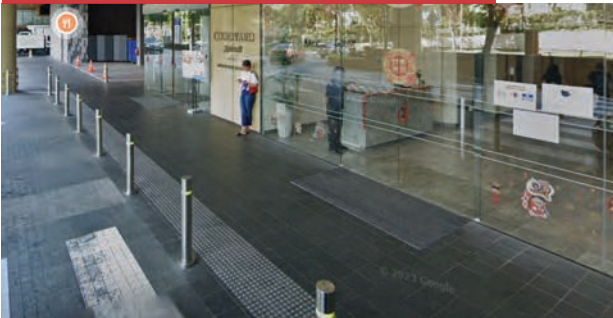

- Take the medical centre lift to level 10.

Walk towards #10-01 to #10-05 RadLink Diagnostic Imaging (Novena).

FROM THOMSON ROAD

Main Entrance

- Head straight to Royal Square @ Novena Medical Centre.

- Continue straight past the lobby.

FROM IRRAWADDY ROAD

By CAR or TAXI

- Alight at the Main Entrance of Royal Square @ Novena
- Parking is available at Royal Square Novena (Same building as RadLink)

By FOOT / PEDESTRIAN ACCESS

- Exit from Level 1 (Pick up and drop off point)

FROM IRRAWADDY ROAD

Main Entrance

When taking a taxi, alight at the main entrance of Royal Square @ Novena.

When driving, park at Royal Square @ Novena parking at Irrawaddy Road (Same building as RadLink).

Walk towards the Lift Lobby to #10-01 to #10-05 RadLink Diagnostic Imaging (Novena).

FROM SQUARE 2

Main Entrance

From Square 2, turn left and walk along Irrawaddy Road.

Walk straight and head towards Royal Square @ Novena.